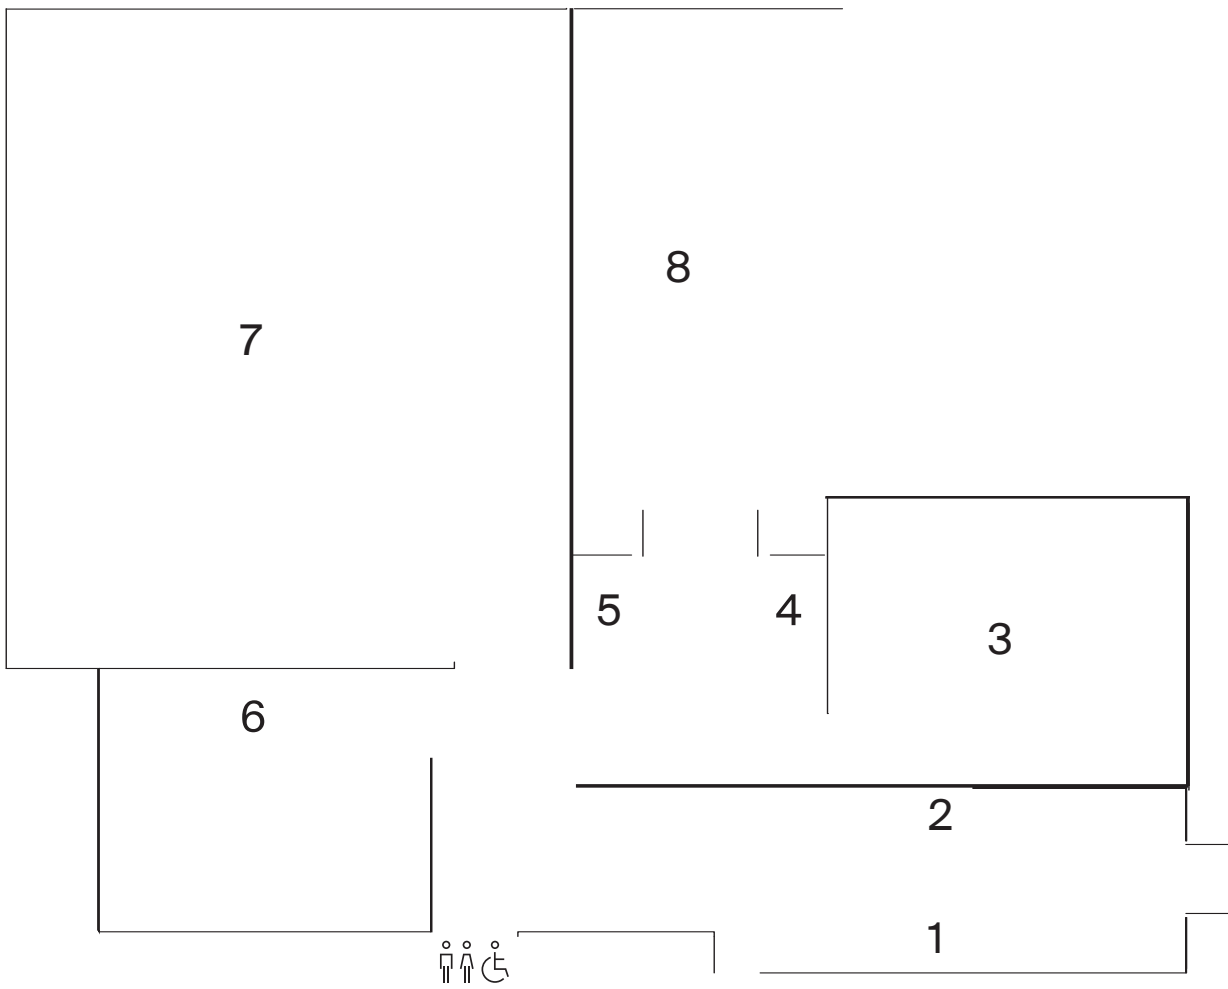

## Galleries

1. Tira Walsh  
*Black out Days, 2022*  
mixed-media on board  
9 x 2450 x 1200mm  
commissioned by Te Tuhi, Tāmaki Makaurau  
Auckland
2. Josephine Jelichich  
*Messages from the Stars, 2022*  
brushed aluminium, perspex, glass  
10820 x 2970 x 320mm  
commissioned by Te Tuhi, Tāmaki Makaurau  
Auckland
3. Rachel Shearer & Cathy Livermore  
with Pita Turei (Ngai Tai Ki Tamaki, Ngāti Pāoa, Ngā  
Rauru Kiitahi)  
*Te Huri Wai, 2021*  
eight-channel audio  
originally commissioned for The Physics Room,  
Ōtautahi Christchurch
4. Brook Konia  
*I can see the universe from my house, 2022*  
text  
commissioned by Te Tuhi, Tāmaki Makaurau  
Auckland
5. Wukun Wanambi  
*Nhina Nhāma ga Nāma, 2014*  
video  
10 mins 21 secs
6. Ufuoma Essi  
*Bodies in Dissent, 2021*  
scanned Super8, colour  
5 mins 51 secs
7. Qian-ye Lin & Qianhe 'AL' Lin  
人參果之歌 *A Very True Heart, 2022*  
three-channel video  
7 mins 16 secs